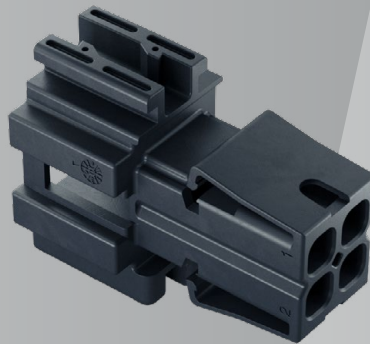

2.8 EasyConn F and M Connector

Compact Design with
Compatibility for Multiple Terminal
Systems & Secure Connections

HIRSCHMANN
AUTOMOTIVE

DRIVEN BY QUALITY AND INNOVATION

The EasyConn housing family offers a versatile range of male and female connectors. Its compact design, available in multiple colors with mechanical coding, ensures easy identification and secure connections.

Designed to meet the most important guidelines and standards within the automotive industry, the EasyConn family excels even under high thermal loads, making it an ideal choice for demanding applications.

Characteristics:

- compliant with test specification LV214
- convenient and secure connection with audible feedback of detent function
- available options: small clip (single clip)
- compatible for 2.8 MCP, CTS and MAK contact systems
- primary and secondary locking
- one-piece-design

TECHNICAL PRODUCT INFORMATION

TYPE OF PRODUCT	housing for female and male terminal (F/M)
TERMINAL BLADE SIZE	2.8 mm
NUMBER OF PINS	2 to 14way
CENTERLINE OF TERMINALS (Pitch)	6.0 mm
WIRE SIZE RANGE	max. 4.00 mm ²
SEALED APPLICATION	unsealed
TERMINALS/CONTACTS	MCP 2.8 (TE) CTS 2.8 (Aptiv) MAK 2.8 (Lear)