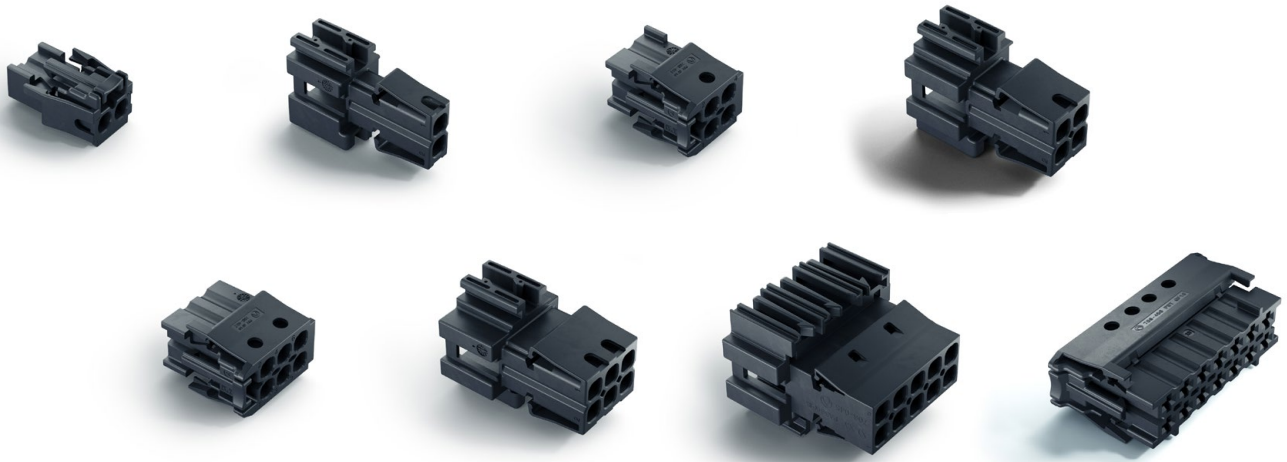

2.8 EasyConn F and M Connector

Compact Design with
Compatibility for Multiple Terminal
Systems & Secure Connections

HIRSCHMANN
AUTOMOTIVE

DRIVEN BY QUALITY AND INNOVATION

The EasyConn housing family offers a versatile range of male and female connectors. Its compact design, available in multiple colors with mechanical coding, ensures easy identification and secure connections.

Characteristics:

- compliant with test specification LV214
- convenient and secure connection with audible feedback of detent function
- available options: small clip (single clip)
- compatible for 2.8 MCP, CTS and MAK contact systems
- primary and secondary locking
- one-piece-design

TECHNICAL PRODUCT INFORMATION

TYPE OF PRODUCT	housing for female and male terminal (F/M)
TERMINAL BLADE SIZE	2.8 mm
NUMBER OF PINS	2 to 14way
CENTERLINE OF TERMINALS (Pitch)	6.0 mm
WIRE SIZE RANGE	max. 4.00 mm ²
SEALED APPLICATION	unsealed
TERMINALS/CONTACTS	MCP 2.8 (TE) CTS 2.8 (Aptiv) MAK 2.8 (Lear)

TEMPERATURE

VIBRATION

SEALED PROTECTION

D1
S1
IPx0

¹ Protective Cap recommended

PRODUCT VARIANTS: FEMALE AND MALE HOUSING

NUMBER OF PINS	TYPE OF PRODUCTS	NUMBER OF TERMINAL ROWS	CPA	ORDER/PRODUCT NO.	CODING OF PRODUCTS
2	F	1	without CPA	706-450-511	A, B, C, D, E
2	M	1	-	706-650-511	A, B, C, E
4	F	2	without CPA	706-451-511	A, B, C, D, E
4	M	2	-	706-651-511	A, B, C, D, E
6	F	2	without CPA	706-452-511	A, B, C, D
6	M	2	-	706-652-511	A, B, C
10	M	2	-	706-045-514	D, E
14	F	2	without CPA	706-456-...	A, B, C