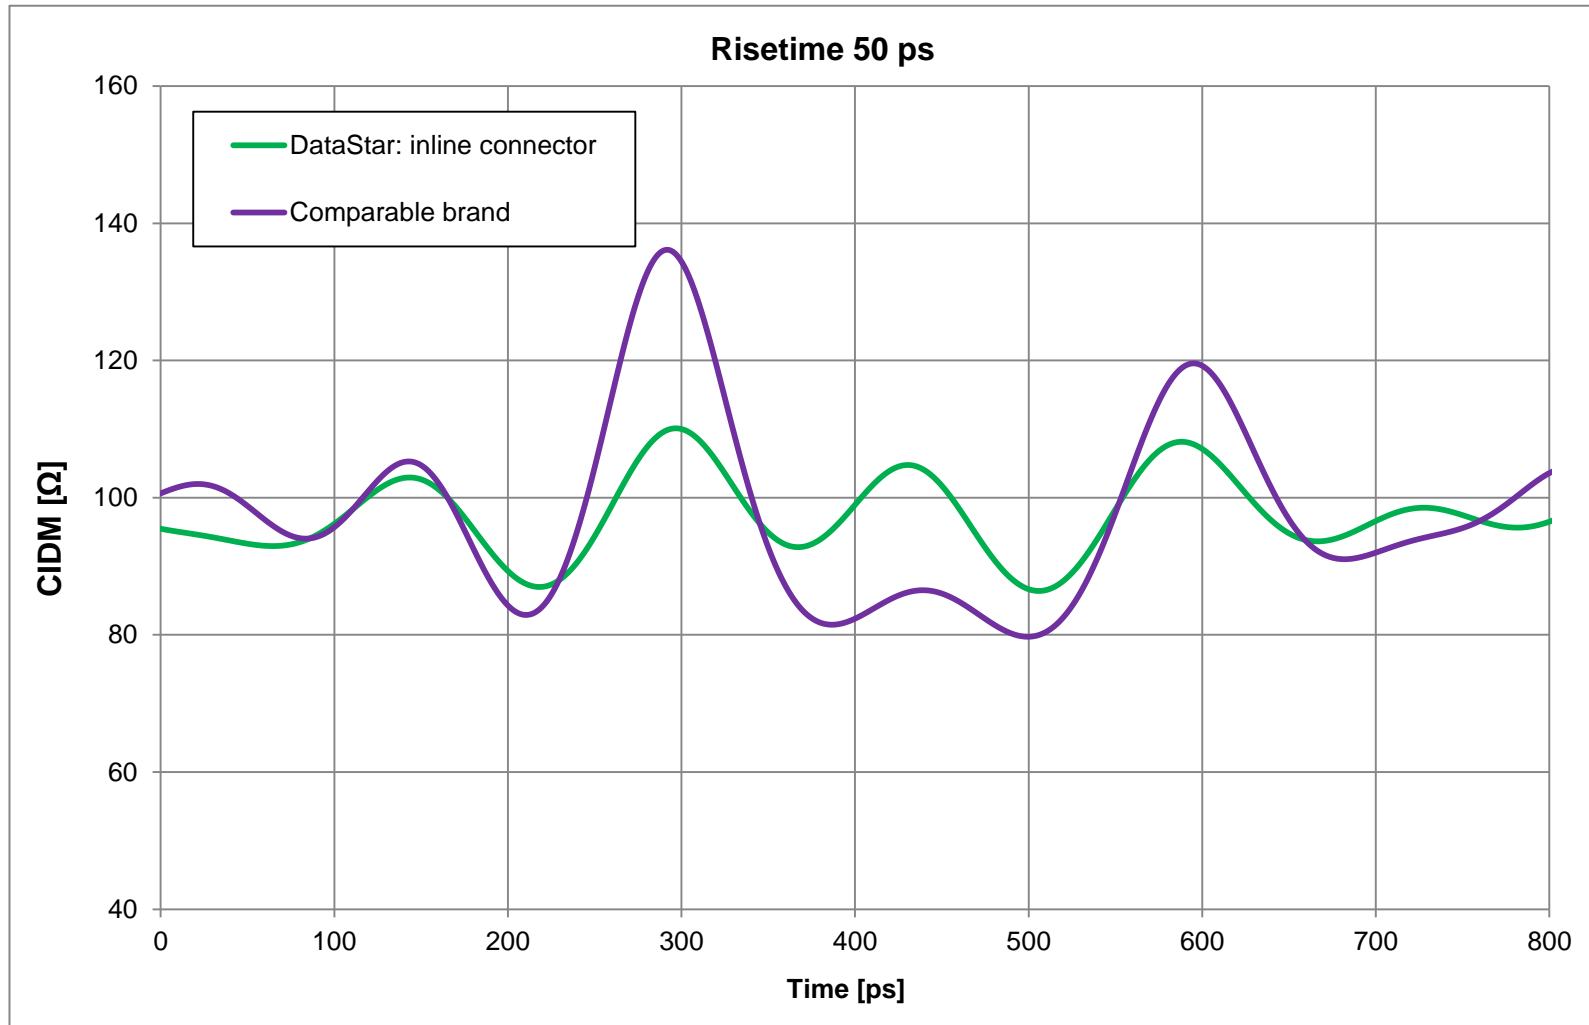

Hirschmann Automotive DataStar

HIRSCHMANN
AUTOMOTIVE

Return loss

Hirschmann Automotive DataStar

HIRSCHMANN
AUTOMOTIVE

Impedance

Hirschmann Automotive DataStar

HIRSCHMANN
AUTOMOTIVE

mode conversion